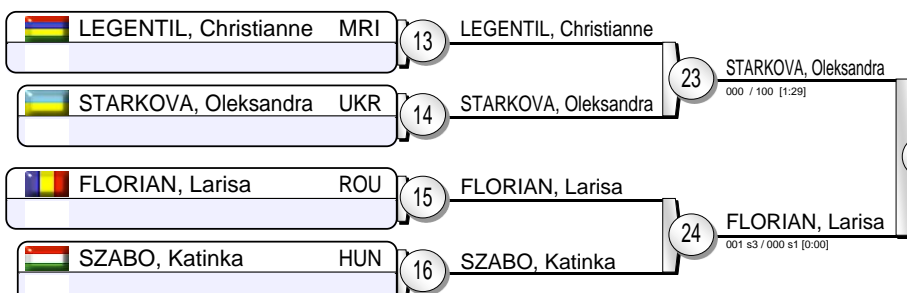

Warsaw (POL) 27-28 February 2016

-52 kg

19 Judoka

Pool A

Pool B

Pool C

Pool D

Repechage