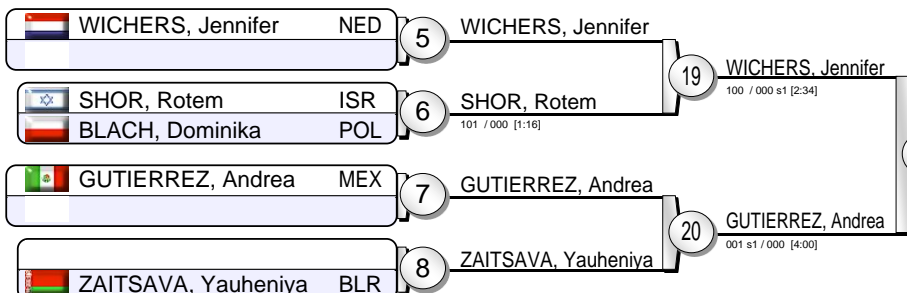

Results

- PODOLAK, Arleta POL
- COBAN, Sappho GER
- BOROWSKA, Anna POL
- KAZENIUK, Tatiana RUS
- AMARIS, Yadinys COL
- BELLORIN, Concepcion ESP
- RIGHETTI, Anna ITA
- KAISER, Swantje GER

European Judo Open Warsaw 2016

Warsaw (POL) 27-28 February 2016

-63 kg

21 Judoka

Pool A

Pool B

Pool C

Pool D

BALDORJ, Mungunchimeg 35
000 s1 / 000 s2 [5:32]