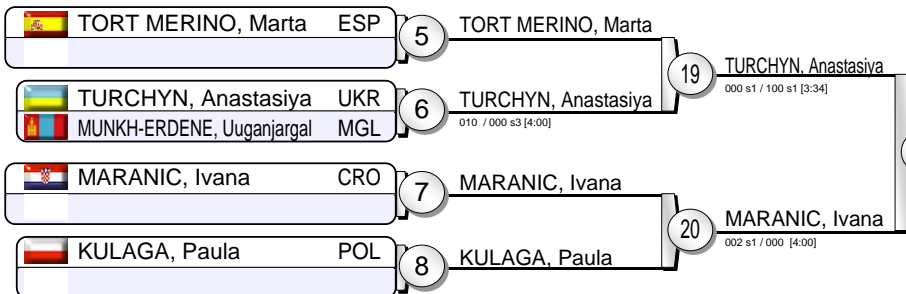

European Judo Open Warsaw 2016

Warsaw (POL) 27-28 February 2016

-78 kg

18 Judoka

Pool A

Pool B

Pool C

Pool D

25 STEVENSON, Karen vs 26 TURCHYN, Anastasiya (31) [002 s1 / 000 s1 [4:00]]

27 PACUT, Beata vs 28 RAMIREZ, Yahima (32) [000 s1 / 000 s3 [4:00]]

29 DMITRIEVA, Anastasiya vs 30 TALARN, Laia (33) [100 / 000 s1 [2:24]]