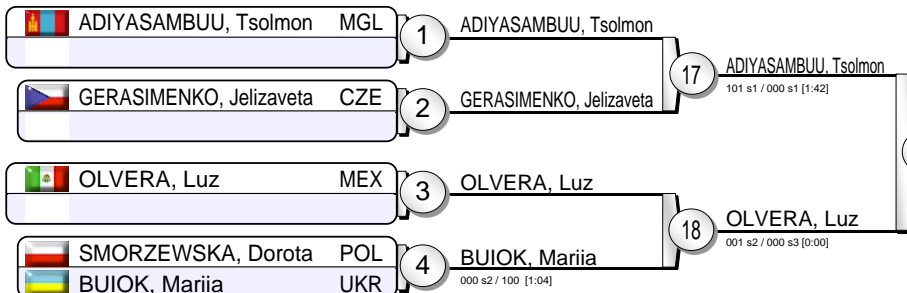

Results

- MINSKER, Noa ISR
- CLEMMENT, Melanie FRA
- CLIMENCE, Aurore FRA
- PAYET, Laetitia FRA
- CARRILLO, Edna MEX
- NIKOLIC, Milica SRB
- MOUNIER, Cheyenne FRA
- OSOIANU, Tatiana MDA

European Judo Open Warsaw 2016

Warsaw (POL) 27-28 February 2016

-52 kg

19 Judoka

Pool A

Pool B

Pool C

Pool D

Repechage