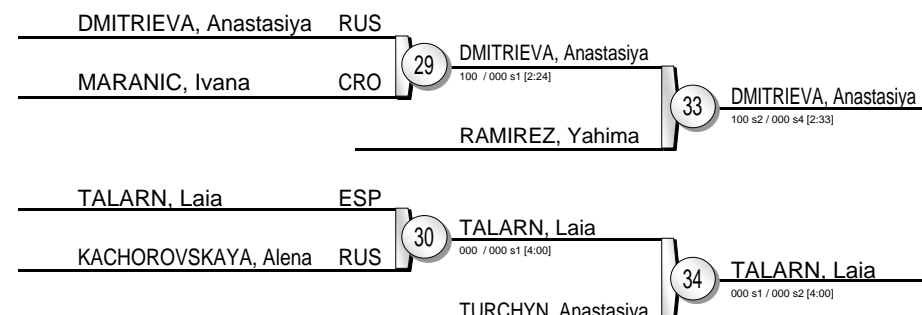

Results

1. PACUT, Beata POL
2. STEVENSON, Karen NED
3. DMITRIEVA, Anastasiya RUS
3. TALARN, Laia ESP
5. RAMIREZ, Yahima POR
5. TURCHYN, Anastasiya UKR
7. MARANIC, Ivana CRO
7. KACHOROVSKAYA, Alena RUS

Repechage