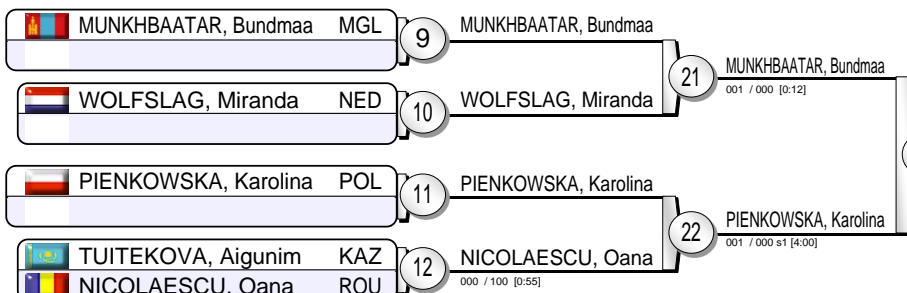

Warsaw (POL) 27-28 February 2016

-52 kg

19 Judoka

Pool A

Pool B

Pool C

Pool D

Repechage