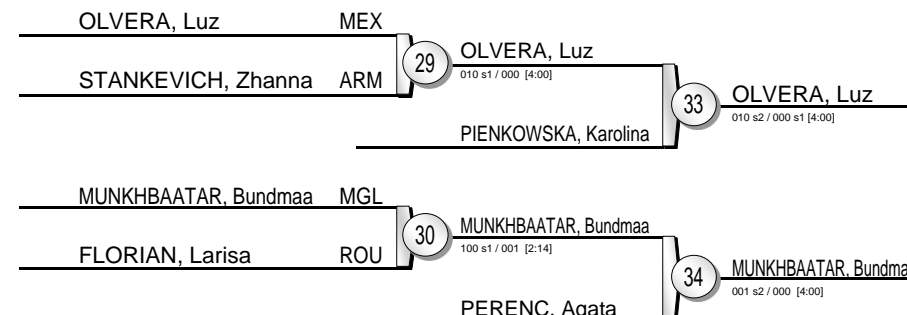

Warsaw (POL) 27-28 February 2016

-52 kg

19 Judoka

Pool A

Pool B

Pool C

Pool D

Repechage