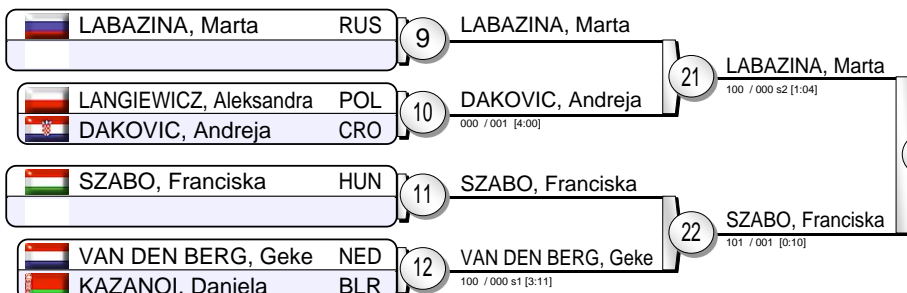

Warsaw (POL) 27-28 February 2016

-63 kg

21 Judoka

Pool A

Pool B

Pool C

Pool D

BALDORJ, Mungunchimeg 35
000 s1 / 000 s2 [5:32]