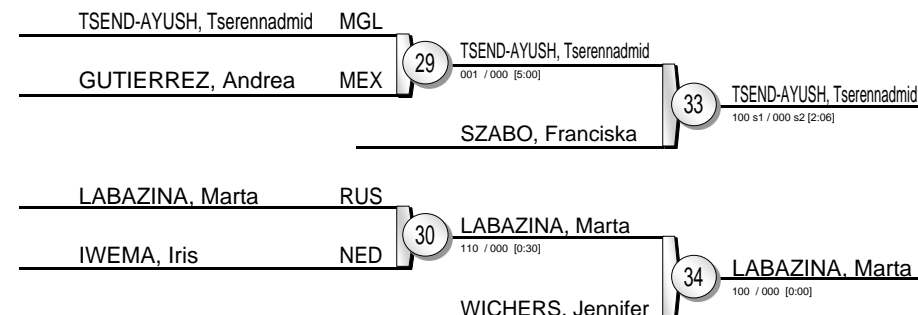

Results

1. BALDORJ, Mungunchimeg MGL
2. PUCHE, Isabel ESP
3. TSEND-AYUSH, Tserennadmid MGL
4. LABAZINA, Marta RUS
5. SZABO, Franciska HUN
6. WICHERS, Jennifer NED
7. GUTIERREZ, Andrea MEX
8. IWEMA, Iris NED

Repechage