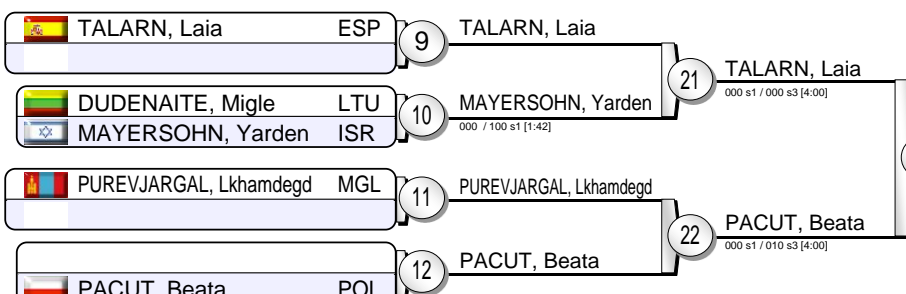

European Judo Open Warsaw 2016

Warsaw (POL) 27-28 February 2016

-78 kg

18 Judoka

Pool A

Pool B

Pool C

Pool D