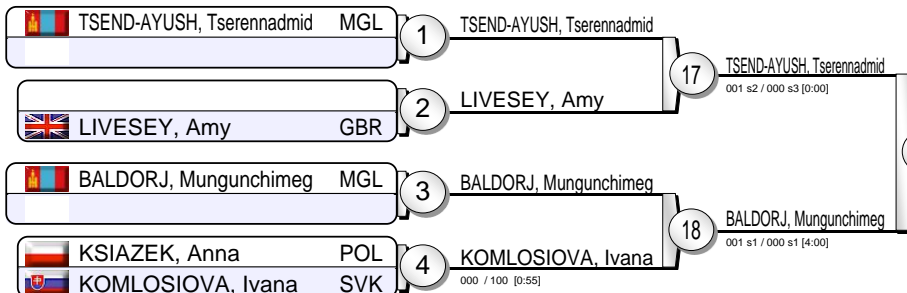

Results

- PODOLAK, Arleta POL
- COBAN, Sappho GER
- BOROWSKA, Anna POL
- KAZENIUK, Tatiana RUS
- AMARIS, Yadinys COL
- BELLORIN, Concepcion ESP
- RIGHETTI, Anna ITA
- KAISER, Swantje GER

European Judo Open Warsaw 2016

Warsaw (POL) 27-28 February 2016

-63 kg

21 Judoka

Pool A

Pool B

Pool C

Pool D

BALDORJ, Mungunchimeg 35
000 s1 / 000 s2 [5:32]