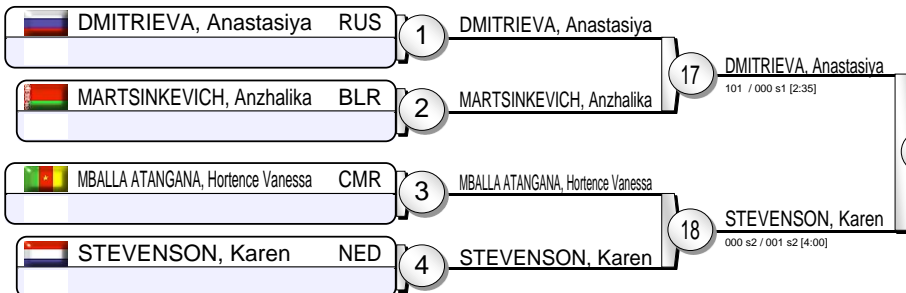

Results

1. KLYS, Katarzyna POL
2. TSEND AYUSH, Naranjargal MGL
3. MALTSEVA, Valentina RUS
3. MANSOUR, Lola BEL
5. MATNIYAZOVA, Gulnoza UZB
5. NIANG, Assmaa MAR
7. BROLIH, Patricija SLO
7. KASHKYN, Zhanar KAZ

European Judo Open Warsaw 2016

Warsaw (POL) 27-28 February 2016

-78 kg

18 Judoka

Pool A

Pool B

Pool C

Pool D