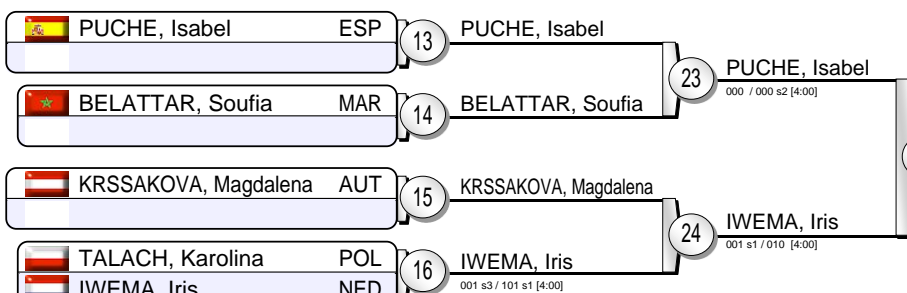

Warsaw (POL) 27-28 February 2016

-63 kg

21 Judoka

Pool A

Pool B

Pool C

Pool D

BALDORJ, Mungunchimeg 35
000 s1 / 000 s2 [5:32]