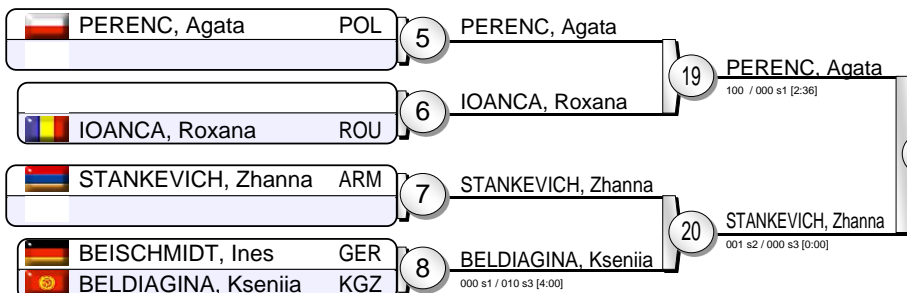

Warsaw (POL) 27-28 February 2016

-52 kg

19 Judoka

Pool A

Pool B

Pool C

Pool D

Repechage