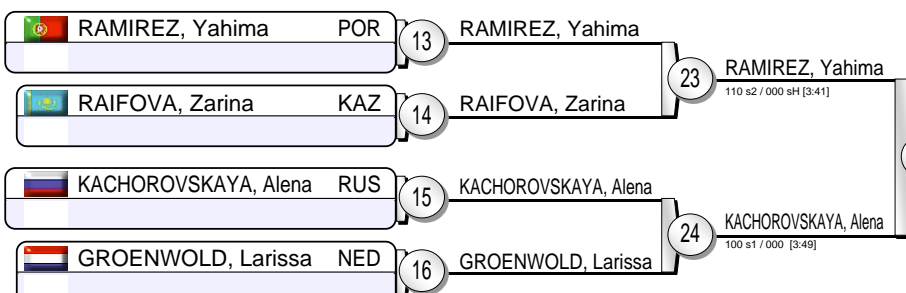

European Judo Open Warsaw 2016

Warsaw (POL) 27-28 February 2016

-78 kg

18 Judoka

Pool A

Pool B

Pool C

Pool D